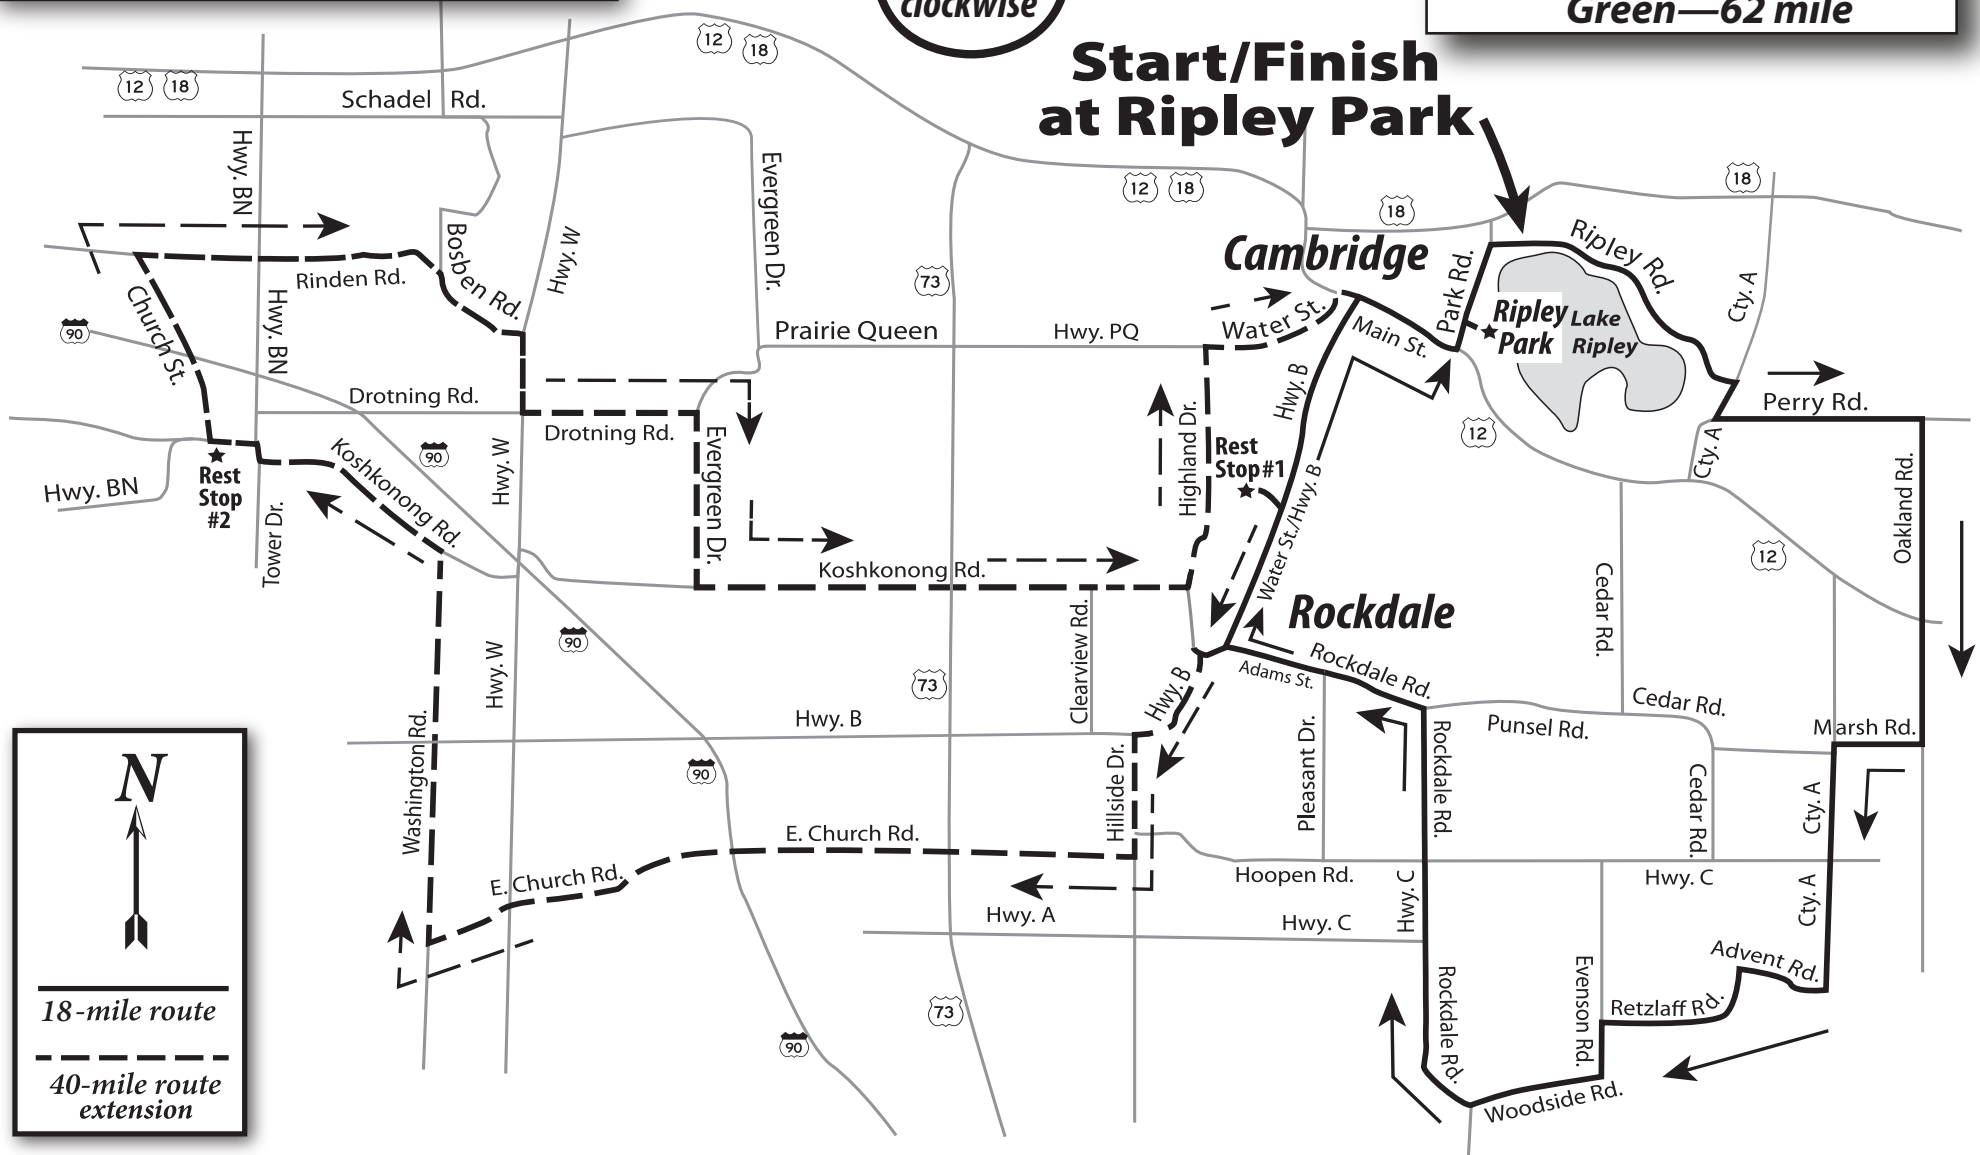

Map for visual checks only. Follow cue sheet instructions to stay on course. Obey all traffic rules and stay safe!

Map not to scale

Lake Ripley Ride 18 and 40 miles

ROUTE ARROWS
to Rest Stop #1 Purple—all routes
from Rest Stop #1 to Finish Purple—18 mile Orange—40 mile Green—62 mile

Start/Finish at Ripley Park

N

18-mile route

40-mile route extension